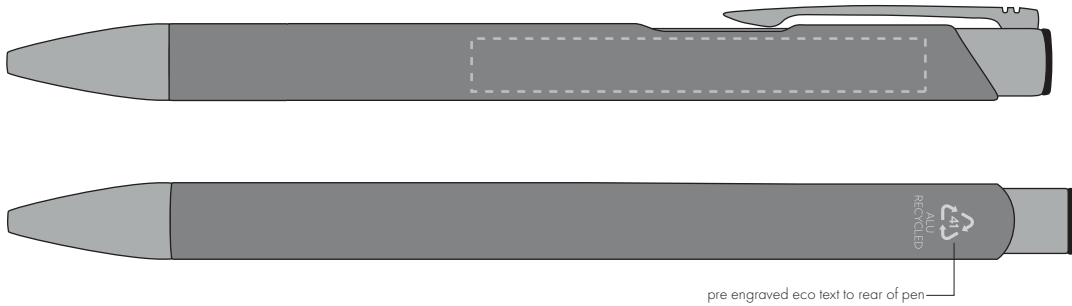

Your Ref:  
Our Ref:

Quantity:  
Version: 1

Product Code: TPC982001  
Product Colour: GREY

**PRINTING CONCERNS:**

We stock this item in the following colours

**PANTONE REFERENCE(S)**

- Colour 1
- Colour 2
- Colour 3
- Colour 4

ARTWORK SCALE 100%

ARTWORK SCALE 100%  
Side Print Area:  
60mm x 7mm

Product Image for visualisation  
- colours may vary

The dashed line is to demonstrate print area and will not appear on your printed item